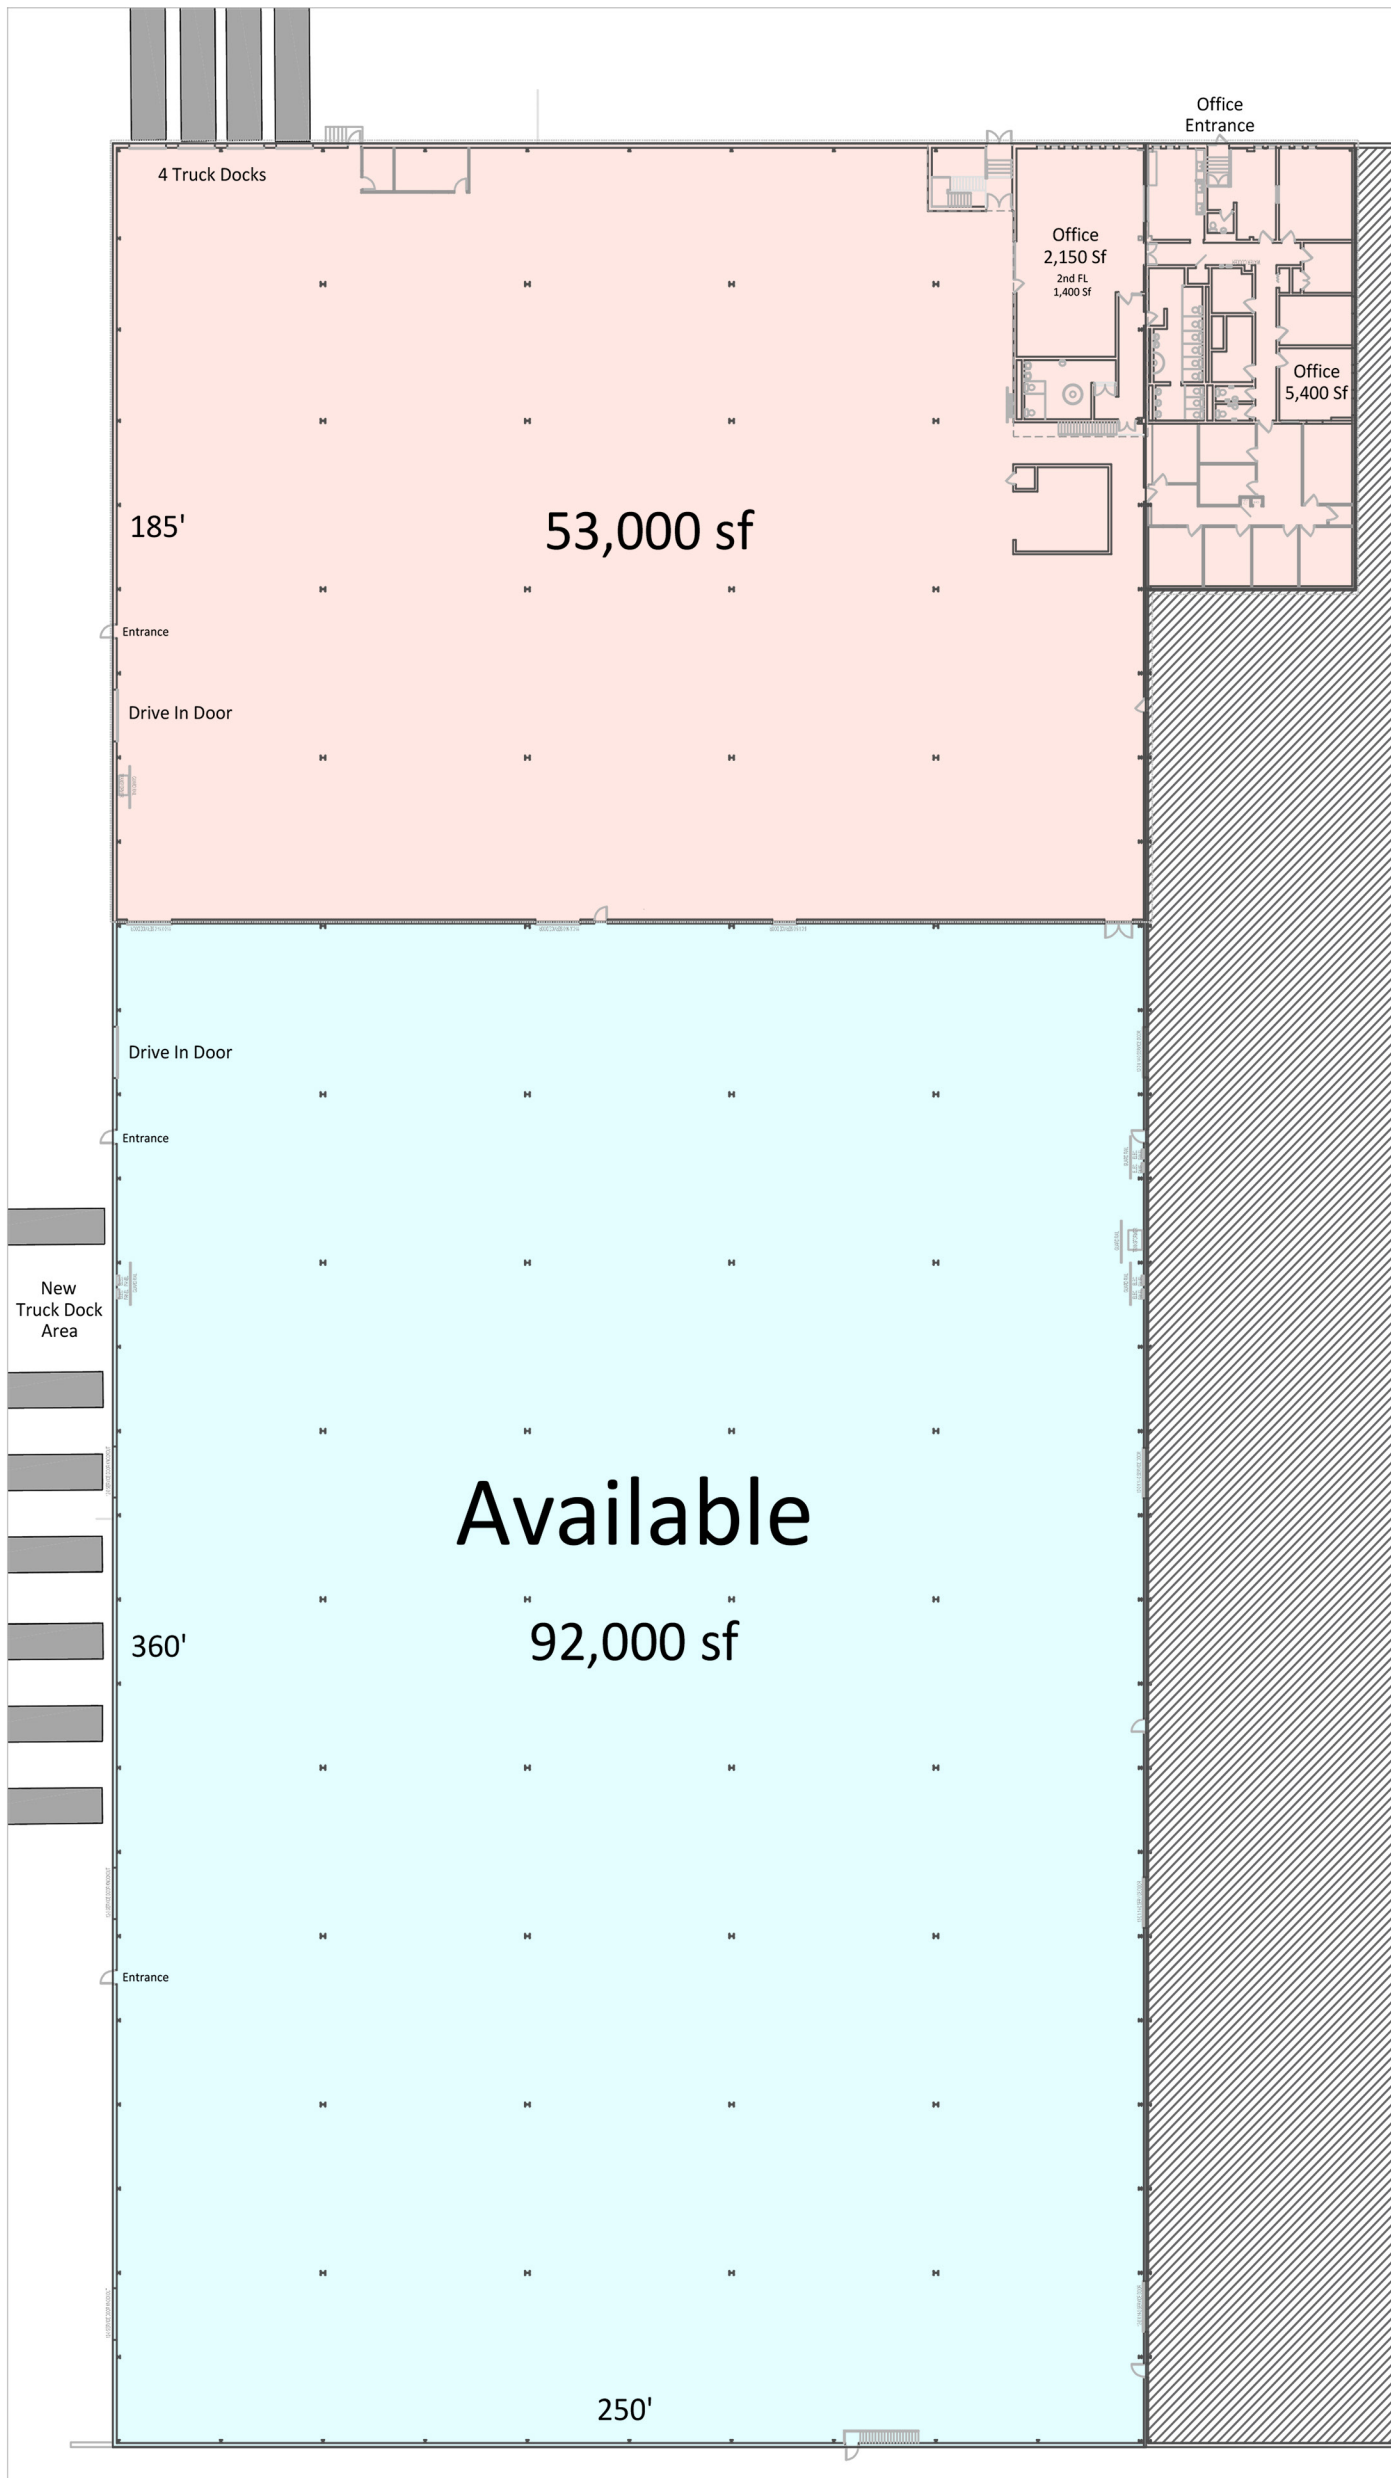

**SUBURBAN
MANAGEMENT**
COMPANY

2525 Monroe Blvd

Audubon, Pa 19403

OFF THE S. TROOPER RD EXIT OF RT 422

SUBURBANMGMT.COM
AUDUBONLAND.COM

No warranty or representation, expressed or implied, is made as to the accuracy of the information contained herein, and same is submitted subject to errors, omissions, change of price, rental or other conditions, withdrawal without notice, and to any special listing conditions imposed by our principals.