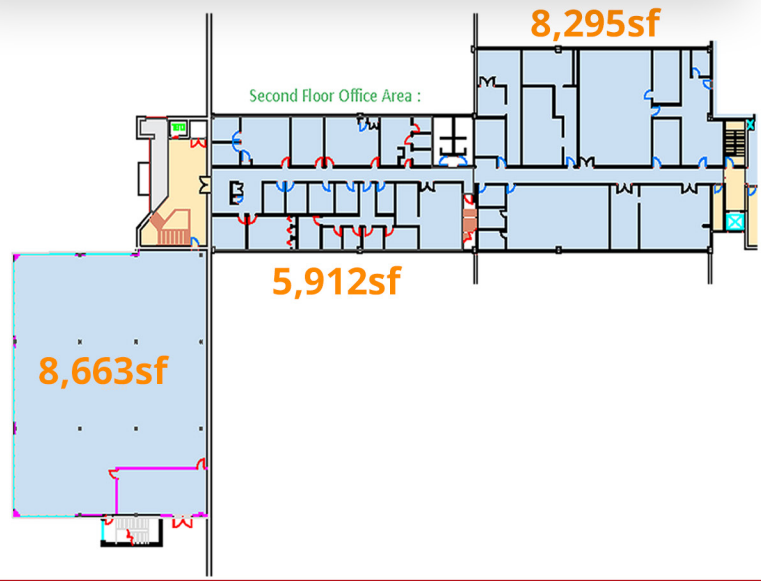

SUBURBAN
MANAGEMENT
COMPANY

East Greenville Business Center

668 GRAVEL PIKE, EAST GREENVILLE, PA 18041
MINUTES FROM LEHIGH VALLEY INTERCHANGE

No warranty or representation, expressed or implied, is made as to the accuracy of the information contained herein, and same is submitted subject to errors, omissions, change of price, rental or other conditions, withdrawal without notice, and to any special listing conditions imposed by our principals.