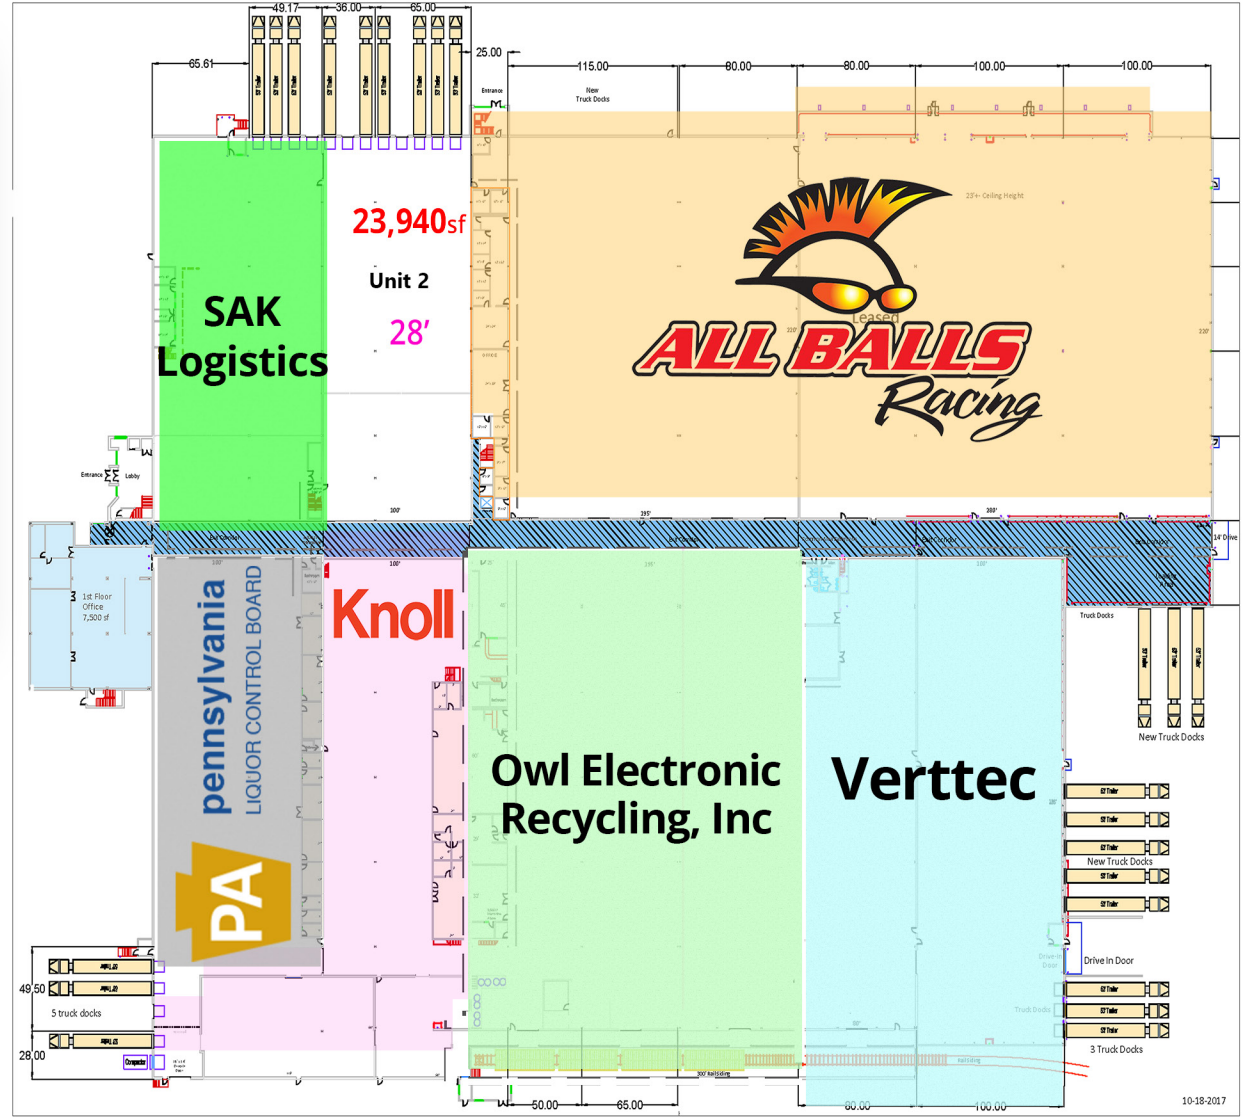

SUBURBAN
MANAGEMENT
COMPANY

East Greenville Business Center

668 GRAVEL PIKE, EAST GREENVILLE, PA 18041
MINUTES FROM LEHIGH VALLEY INTERCHANGE

No warranty or representation, expressed or implied, is made as to the accuracy of the information contained herein, and same is submitted subject to errors, omissions, change of price, rental or other conditions, withdrawal without notice, and to any special listing conditions imposed by our principals.